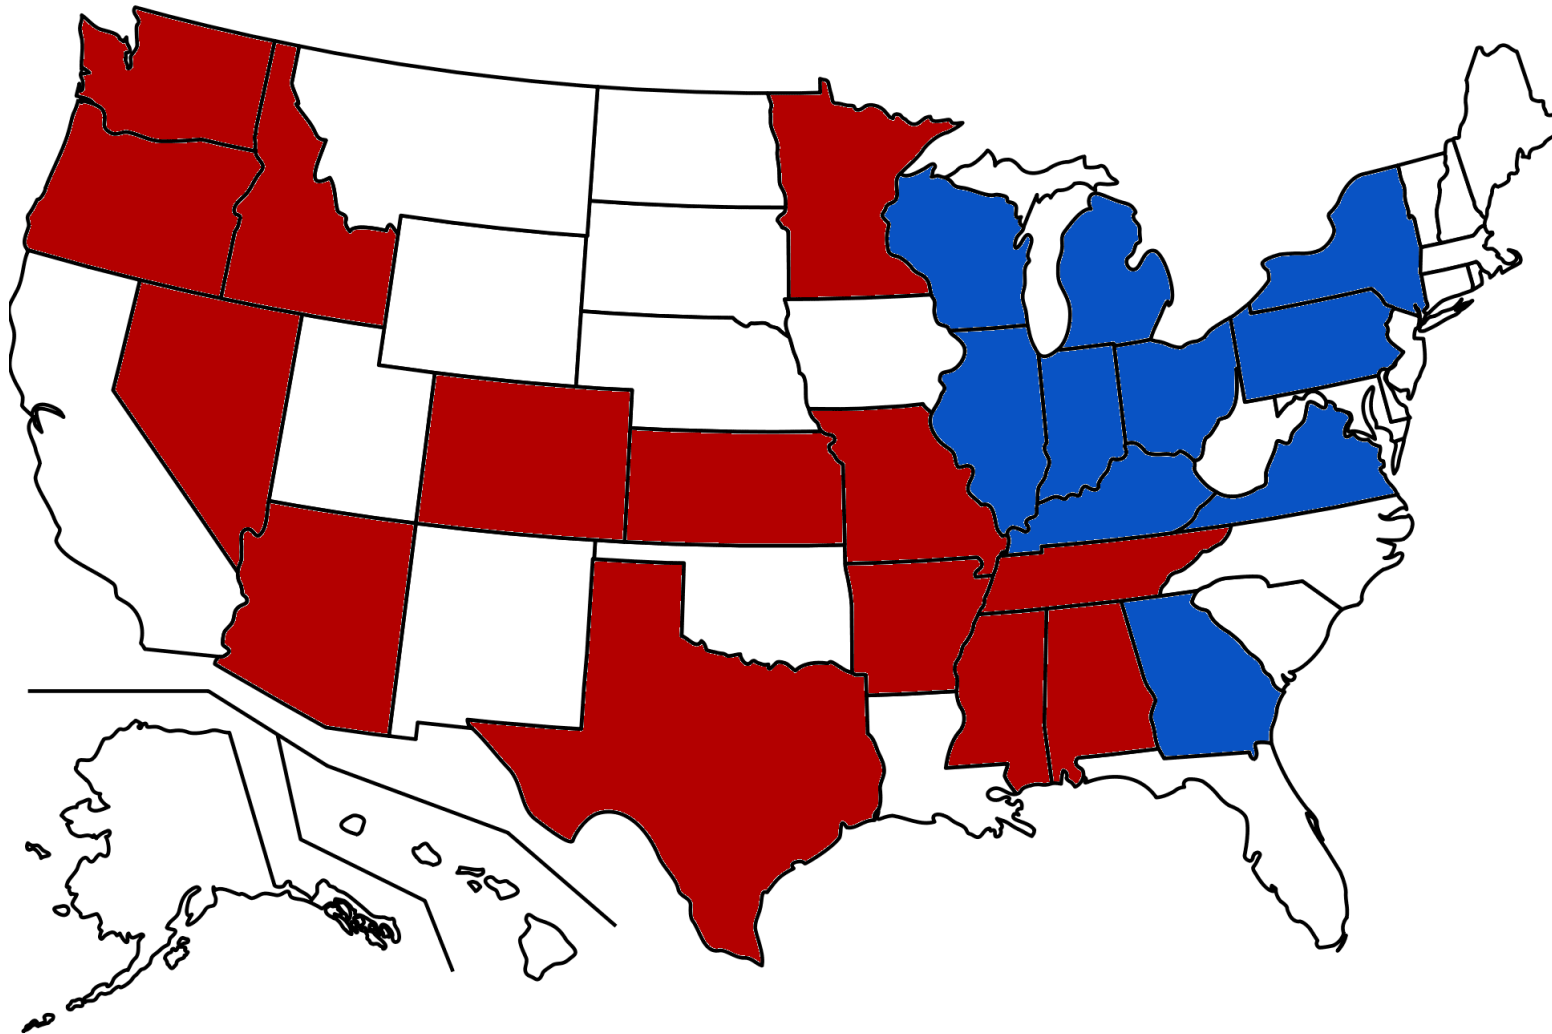

Valvoline Instant Oil ChangeSM Construction Territory Map

Jason Chinnis, Construction Mgr
(East Coast & Ontario)
+1 804.402.5439
jason.chinnis@valvoline.com

Rexford Storer, Construction Mgr
(Western US & Canada)
+1 662.804.6583
rexford.storer@valvoline.com